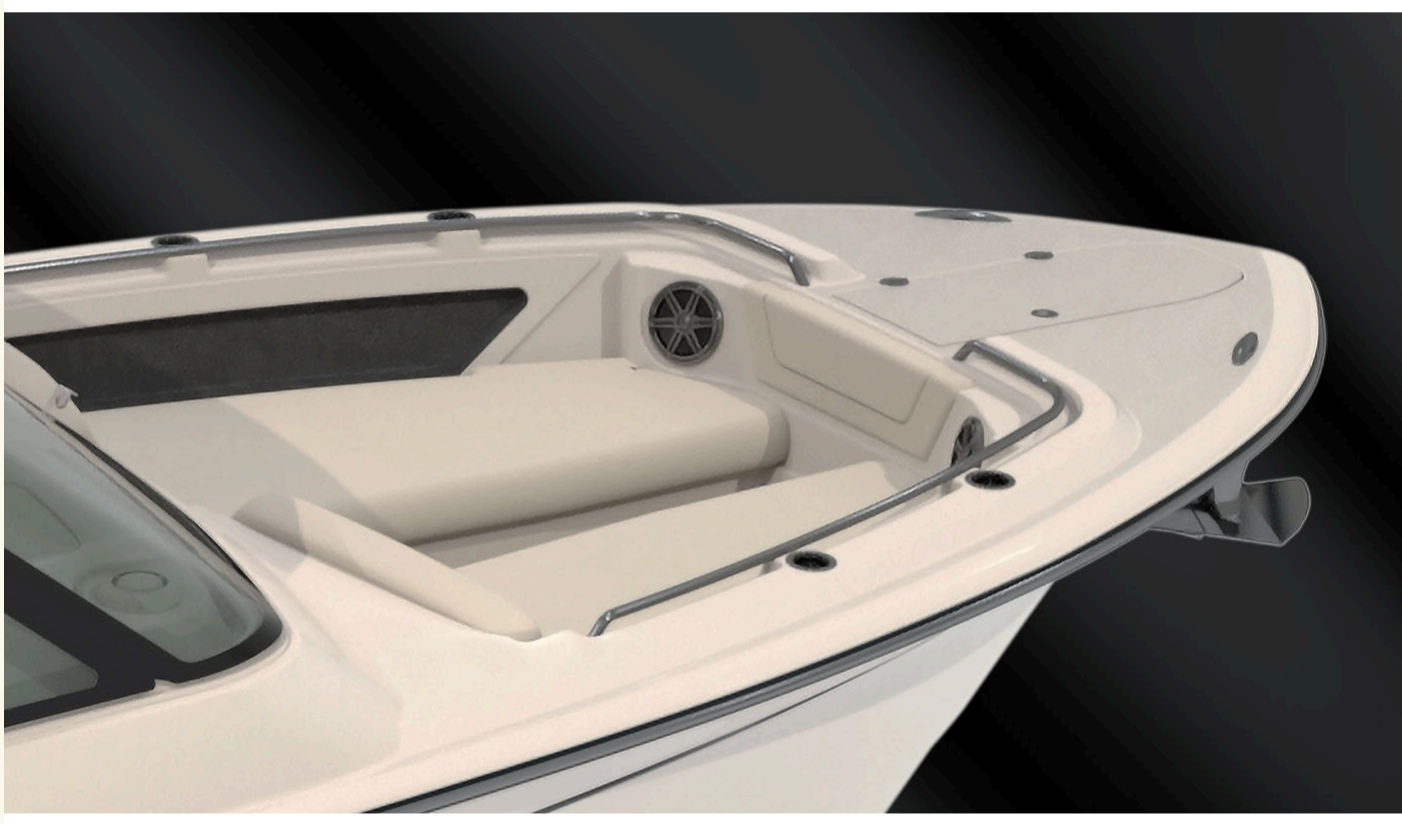

[Learn More About Grady Days](#)

[Find Your Dealer](#)

Freedom Redefined

Building on the refined luxury found on larger Grady models, this new Grady-White *Freedom* model delivers the ultimate in comfort, convenience, and ride, resulting in a truly unequaled boating experience. Be the first to see it at the Fort Lauderdale International Boat Show, October 30-November 3 or contact your dealer to learn more.

[Learn More](#)

251 CE Upgrade Adds Versatility

As the pioneer of Grady-White's *Coastal Explorer Series*, the 251 CE has remained at the top of its class with new technology, additions, and enhancements including new forward and aft seat upgrades for the 2025 model year adding the functionality of the 231 and 281 CE's seating. Its rugged durability makes it a top choice for fishing, while its luxury features make it equally suited for the whole family to enjoy. Check out the new changes!